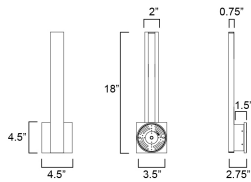

PRODUCT DESCRIPTION

An update to our popular Line series, the Line 5CCT uses a wider profile of aluminum with adjustable color temperatures. Simply toggle between the 5 settings: 2700-3000-3500-4000-500K to suit the space where it is installed. Following the original design's premise, the Line is a straight and flat bar that indirectly casts light indirectly on the surface behind it.

MEASUREMENTS

DIMENSION : 18" L 4.5" H x 2.75" Ext
 BACK PLATE : 4.5" W x 4.5" H x 9" HCO
 HANGING WEIGHT : 2.09 lb

LAMPING

INPUT VOLTAGE : 120V
 LUMENS : 630 Rated (540 Del.)
 BULB : 1 x 9W LED AC Integrated , 9W Total
 BULB INCLUDED : (Integrated)
 DIMMABLE :
 CRI : 90 CRI
 COLOR_TEMP : 27-30-35-40-50K
 LIGHTING_DIRECTION : Indirect