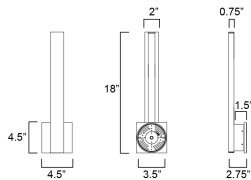

PRODUCT DESCRIPTION

An update to our popular Line series, the Line 5CCT uses a wider profile of aluminum with adjustable color temperatures. Simply toggle between the 5 settings: 2700-3000-3500-4000-500K to suit the space where it is installed. Following the original design's premise, the Line is a straight and flat bar that indirectly casts light indirectly on the surface behind it.

MEASUREMENTS

DIMENSION : 18" L 4.5" H x 2.75" Ext
 BACK PLATE : 4.5" W x 4.5" H x 9" HCO
 HANGING WEIGHT : 2.09 lb

LAMPING

INPUT VOLTAGE : 120V
 LUMENS : 630 Rated (540 Del.)
 BULB : 1 x 9W LED AC Integrated , 9W Total
 BULB INCLUDED : (Integrated)
 DIMMABLE :
 CRI : 90 CRI
 COLOR_TEMP : 27-30-35-40-50K
 LIGHTING_DIRECTION : Indirect