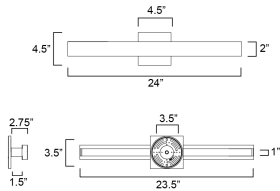

PRODUCT DESCRIPTION

An update to our popular Line series, the Line 5CCT uses a wider profile of aluminum with adjustable color temperatures. Simply toggle between the 5 settings: 2700-3000-3500-4000-500K to suit the space where it is installed. Following the original design's premise, the Line is a straight and flat bar that indirectly casts light indirectly on the surface behind it.

MEASUREMENTS

DIMENSION : 24" L 4.5" H x 2.75" Ext
 BACK PLATE : 4.5" W x 4.5" H x 12" HCO
 HANGING WEIGHT : 2.42 lb

LAMPING

INPUT VOLTAGE : 120V
 LUMENS : 1,820 Rated (1,250 Del.)
 BULB : 2 x 6.5W LED AC Integrated , 13W Total
 BULB INCLUDED : (Integrated)
 DIMMABLE :
 CRI : 90 CRI
 COLOR_TEMP : 27-30-35-40-50K
 LIGHTING_DIRECTION : Indirect