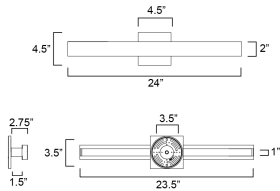

PRODUCT DESCRIPTION

An update to our popular Line series, the Line 5CCT uses a wider profile of aluminum with adjustable color temperatures. Simply toggle between the 5 settings: 2700-3000-3500-4000-500K to suit the space where it is installed. Following the original design's premise, the Line is a straight and flat bar that indirectly casts light indirectly on the surface behind it.

MEASUREMENTS

DIMENSION : 24" L 4.5" H x 2.75" Ext
 BACK PLATE : 4.5" W x 4.5" H x 12" HCO
 HANGING WEIGHT : 2.42 lb

LAMPING

INPUT VOLTAGE : 120V
 LUMENS : 1,800 Rated (1,250 Del.)
 BULB : 2 x 6.5W LED AC Integrated , 13W Total
 BULB INCLUDED : (Integrated)
 DIMMABLE :
 CRI : 90 CRI
 COLOR_TEMP : 27-30-35-40-50K
 LIGHTING_DIRECTION : Indirect