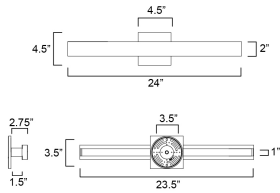

PRODUCT DESCRIPTION

An update to our popular Line series, the Line 5CCT uses a wider profile of aluminum with adjustable color temperatures. Simply toggle between the 5 settings: 2700-3000-3500-4000-500K to suit the space where it is installed. Following the original design's premise, the Line is a straight and flat bar that indirectly casts light indirectly on the surface behind it.

MEASUREMENTS

DIMENSION : 24" L 4.5" H x 2.75" Ext
 BACK PLATE : 4.5" W x 4.5" H x 12" HCO
 HANGING WEIGHT : 2.42 lb

LAMPING

INPUT VOLTAGE : 120V
 LUMENS : 1,800 Rated (1,250 Del.)
 BULB : 2 x 6.5W LED AC Integrated , 13W Total
 BULB INCLUDED : (Integrated)
 DIMMABLE :
 CRI : 90 CRI
 COLOR_TEMP : 27-30-35-40-50K
 LIGHTING_DIRECTION : Indirect