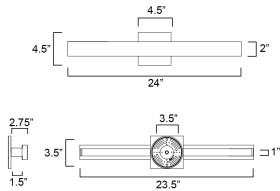

**PRODUCT DESCRIPTION**

An update to our popular Line series, the Line 5CCT uses a wider profile of aluminum with adjustable color temperatures. Simply toggle between the 5 settings: 2700-3000-3500-4000-500K to suit the space where it is installed. Following the original design's premise, the Line is a straight and flat bar that indirectly casts light indirectly on the surface behind it.

**MEASUREMENTS**

DIMENSION : 24" L 4.5" H x 2.75" Ext  
 BACK PLATE : 4.5" W x 4.5" H x 12" HCO  
 HANGING WEIGHT : 2.42 lb

**LAMPING**

INPUT VOLTAGE : 120V  
 LUMENS : 1,820 Rated (1,250 Del.)  
 BULB : 2 x 6.5W LED AC Integrated , 13W Total  
 BULB INCLUDED : (Integrated)  
 DIMMABLE :  
 CRI : 90 CRI  
 COLOR\_TEMP : 27-30-35-40-50K  
 LIGHTING\_DIRECTION : Indirect