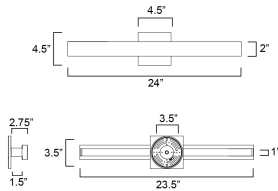

PRODUCT DESCRIPTION

An update to our popular Line series, the Line 5CCT uses a wider profile of aluminum with adjustable color temperatures. Simply toggle between the 5 settings: 2700-3000-3500-4000-500K to suit the space where it is installed. Following the original design's premise, the Line is a straight and flat bar that indirectly casts light indirectly on the surface behind it.

MEASUREMENTS

DIMENSION : 24" L 4.5" H x 2.75" Ext
 BACK PLATE : 4.5" W x 4.5" H x 12" HCO
 HANGING WEIGHT : 2.42 lb

LAMPING

INPUT VOLTAGE : 120V
 LUMENS : 1,800 Rated (1,250 Del.)
 BULB : 2 x 6.5W LED AC Integrated , 13W Total
 BULB INCLUDED : (Integrated)
 DIMMABLE :
 CRI : 90 CRI
 COLOR_TEMP : 27-30-35-40-50K
 LIGHTING_DIRECTION : Indirect