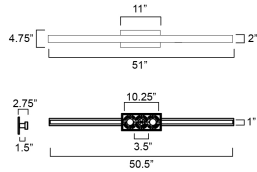

PRODUCT DESCRIPTION

An update to our popular Line series, the Line 5CCT uses a wider profile of aluminum with adjustable color temperatures. Simply toggle between the 5 settings: 2700-3000-3500-4000-500K to suit the space where it is installed. Following the original design's premise, the Line is a straight and flat bar that indirectly casts light indirectly on the surface behind it.

MEASUREMENTS

DIMENSION : 51" L 4.5" H x 2.75" Ext
 BACK PLATE : 4.75" W x 11" H x 25.5" HCO
 HANGING WEIGHT : 3.63 lb

LAMPING

INPUT VOLTAGE : 120V
 LUMENS : 2,100 Rated (1,750 Del.)
 BULB : 2 x 15W LED AC Integrated , 30W Total
 BULB INCLUDED : (Integrated)
 DIMMABLE :
 CRI : 90 CRI
 COLOR_TEMP : 27-30-35-40-50K
 LIGHTING_DIRECTION : Indirect