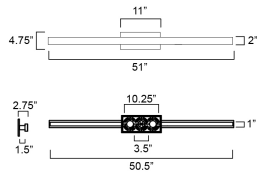

PRODUCT DESCRIPTION

An update to our popular Line series, the Line 5CCT uses a wider profile of aluminum with adjustable color temperatures. Simply toggle between the 5 settings: 2700-3000-3500-4000-500K to suit the space where it is installed. Following the original design's premise, the Line is a straight and flat bar that indirectly casts light indirectly on the surface behind it.

MEASUREMENTS

DIMENSION : 51" L 4.5" H x 2.75" Ext
 BACK PLATE : 4.75" W x 11" H x 25.5" HCO
 HANGING WEIGHT : 3.63 lb

LAMPING

INPUT VOLTAGE : 120V
 LUMENS : 2,100 Rated (1,750 Del.)
 BULB : 2 x 15W LED AC Integrated , 30W Total
 BULB INCLUDED : (Integrated)
 DIMMABLE :
 CRI : 90 CRI
 COLOR_TEMP : 27-30-35-40-50K
 LIGHTING_DIRECTION : Indirect