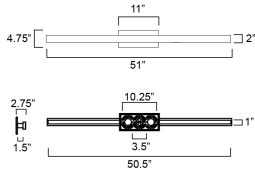

PRODUCT DESCRIPTION

An update to our popular Line series, the Line 5CCT uses a wider profile of aluminum with adjustable color temperatures. Simply toggle between the 5 settings: 2700-3000-3500-4000-500K to suit the space where it is installed. Following the original design's premise, the Line is a straight and flat bar that indirectly casts light indirectly on the surface behind it.

MEASUREMENTS

DIMENSION : 51" L 4.5" H x 2.75" Ext
 BACK PLATE : 4.75" W x 11" H x 25.5" HCO
 HANGING WEIGHT : 3.63 lb

LAMPING

INPUT VOLTAGE : 120V
 LUMENS : 2,100 Rated (1,750 Del.)
 BULB : 2 x 15W LED AC Integrated , 30W Total
 BULB INCLUDED : (Integrated)
 DIMMABLE :
 CRI : 90 CRI
 COLOR_TEMP : 27-30-35-40-50K
 LIGHTING_DIRECTION : Indirect