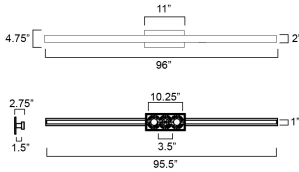

PRODUCT DESCRIPTION

An update to our popular Line series, the Line 5CCT uses a wider profile of aluminum with adjustable color temperatures. Simply toggle between the 5 settings: 2700-3000-3500-4000-500K to suit the space where it is installed. Following the original design's premise, the Line is a straight and flat bar that indirectly casts light indirectly on the surface behind it.

MEASUREMENTS

DIMENSION : 96" L 4.5" H x 2.75" Ext
 BACK PLATE : 4.75" W x 11" H x 48" HCO
 HANGING WEIGHT : 6.16 lb

LAMPING

INPUT VOLTAGE : 120V
 LUMENS : 4,200 Rated (3,500 Del.)
 BULB : 2 x 30W LED AC Integrated , 60W Total
 BULB INCLUDED : (Integrated)
 DIMMABLE :
 CRI : 90 CRI
 COLOR_TEMP : 27-30-35-40-50K
 LIGHTING_DIRECTION : Indirect