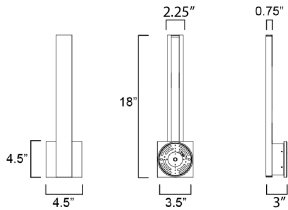

PRODUCT DESCRIPTION

A straight line profile of aluminum casts lights along the length of the profile in both directions with adjustable color temperatures. Simply toggle between the 5 settings: 2700-3000-3500-4000-500K to suit the space where it is installed. Available in outdoor configurations in powder coat finishes including: Matte White, Black, Architectural Bronze, and Satin Aluminum. A variation of the sconce is plated in Natural Aged Brass and Polished Chrome suitable for interior spaces such as above bath vanities.

MEASUREMENTS

DIMENSION : 18" L 4.5" H x 3" Ext
 BACK PLATE : 4.5" W x 4.5" H x 9" HCO
 HANGING WEIGHT : 2.2 lb

LAMPING

INPUT VOLTAGE : 120V
 LUMENS : 1,260 Rated (820 Del.)
 BULB : 2 x 9W LED AC Integrated , 18W Total
 BULB INCLUDED : (Integrated)
 DIMMABLE :
 CRI : 90 CRI
 COLOR_TEMP : 3000K
 LIGHTING_DIRECTION : Indirect