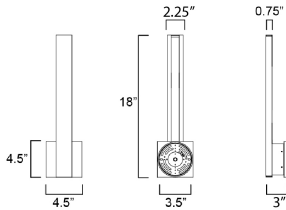

PRODUCT DESCRIPTION

A straight line profile of aluminum casts lights along the length of the profile in both directions with adjustable color temperatures. Simply toggle between the 5 settings: 2700-3000-3500-4000-500K to suit the space where it is installed. Available in outdoor configurations in powder coat finishes including: Matte White, Black, Architectural Bronze, and Satin Aluminum. A variation of the sconce is plated in Natural Aged Brass and Polished Chrome suitable for interior spaces such as above bath vanities.

MEASUREMENTS

DIMENSION : 18" L 4.5" H x 3" Ext
 BACK PLATE : 4.5" W x 4.5" H x 9" HCO
 HANGING WEIGHT : 2.2 lb

LAMPING

INPUT VOLTAGE : 120V
 LUMENS : 1,260 Rated (820 Del.)
 BULB : 2 x 9W LED AC Integrated , 18W Total
 BULB INCLUDED : (Integrated)
 DIMMABLE :
 CRI : 90 CRI
 COLOR_TEMP : 3000K
 LIGHTING_DIRECTION : Indirect