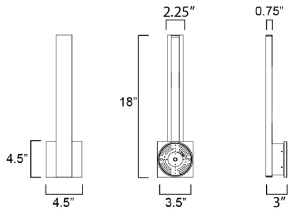

**PRODUCT DESCRIPTION**

A straight line profile of aluminum casts lights along the length of the profile in both directions with adjustable color temperatures. Simply toggle between the 5 settings: 2700-3000-3500-4000-500K to suit the space where it is installed. Available in outdoor configurations in powder coat finishes including: Matte White, Black, Architectural Bronze, and Satin Aluminum. A variation of the sconce is plated in Natural Aged Brass and Polished Chrome suitable for interior spaces such as above bath vanities.

**MEASUREMENTS**

DIMENSION : 18" L 4.5" H x 3" Ext  
 BACK PLATE : 4.5" W x 4.5" H x 9" HCO  
 HANGING WEIGHT : 2.2 lb

**LAMPING**

INPUT VOLTAGE : 120V  
 LUMENS : 1,260 Rated (820 Del.)  
 BULB : 2 x 9W LED AC Integrated , 18W Total  
 BULB INCLUDED : (Integrated)  
 DIMMABLE :  
 CRI : 90 CRI  
 COLOR\_TEMP : 3000K  
 LIGHTING\_DIRECTION : Indirect