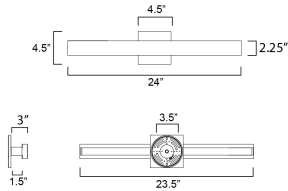

**PRODUCT DESCRIPTION**

A straight line profile of aluminum casts lights along the length of the profile in both directions with adjustable color temperatures. Simply toggle between the 5 settings: 2700-3000-3500-4000-500K to suit the space where it is installed. Available in outdoor configurations in powder coat finishes including: Matte White, Black, Architectural Bronze, and Satin Aluminum. A variation of the sconce is plated in Natural Aged Brass and Polished Chrome suitable for interior spaces such as above bath vanities.

**MEASUREMENTS**

DIMENSION : 24" L 4.5" H x 3" Ext  
 BACK PLATE : 4.5" W x 4.5" H x 24" HCO  
 HANGING WEIGHT : 3.08 lb

**LAMPING**

INPUT VOLTAGE : 120V  
 LUMENS : 1,820 Rated (1,270 Del.)  
 BULB : 2 x 13W LED AC Integrated , 26W Total  
 BULB INCLUDED : (Integrated)  
 DIMMABLE :  
 CRI : 90 CRI  
 COLOR\_TEMP : 3000K  
 LIGHTING\_DIRECTION : Indirect