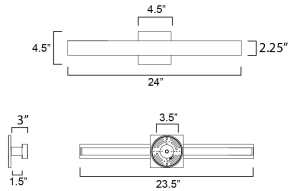

PRODUCT DESCRIPTION

A straight line profile of aluminum casts lights along the length of the profile in both directions with adjustable color temperatures. Simply toggle between the 5 settings: 2700-3000-3500-4000-500K to suit the space where it is installed. Available in outdoor configurations in powder coat finishes including: Matte White, Black, Architectural Bronze, and Satin Aluminum. A variation of the sconce is plated in Natural Aged Brass and Polished Chrome suitable for interior spaces such as above bath vanities.

MEASUREMENTS

DIMENSION : 24" L 4.5" H x 3" Ext
 BACK PLATE : 4.5" W x 4.5" H x 24" HCO
 HANGING WEIGHT : 3.08 lb

LAMPING

INPUT VOLTAGE : 120V
 LUMENS : 1,820 Rated (1,270 Del.)
 BULB : 2 x 13W LED AC Integrated , 26W Total
 BULB INCLUDED : (Integrated)
 DIMMABLE :
 CRI : 90 CRI
 COLOR_TEMP : 3000K
 LIGHTING_DIRECTION : Indirect