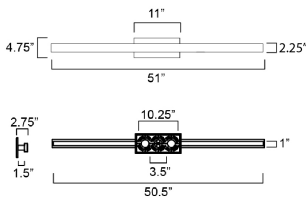

**PRODUCT DESCRIPTION**

A straight line profile of aluminum casts lights along the length of the profile in both directions with adjustable color temperatures. Simply toggle between the 5 settings: 2700-3000-3500-4000-500K to suit the space where it is installed. Available in outdoor configurations in powder coat finishes including: Matte White, Black, Architectural Bronze, and Satin Aluminum. A variation of the sconce is plated in Natural Aged Brass and Polished Chrome suitable for interior spaces such as above bath vanities.

**MEASUREMENTS**

DIMENSION : 51" L 4.75" H x 3" Ext  
 BACK PLATE : 4.75" W x 11" H x 25.5" HCO  
 HANGING WEIGHT : 6.38 lb

**LAMPING**

INPUT VOLTAGE : 120V  
 LUMENS : 4,200 Rated (3,000 Del.)  
 BULB : 2 x 30W LED AC Integrated , 60W Total  
 BULB INCLUDED : (Integrated)  
 DIMMABLE :  
 CRI : 90 CRI  
 COLOR\_TEMP : 3000K  
 LIGHTING\_DIRECTION : Indirect