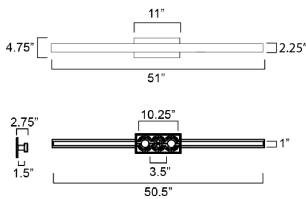

PRODUCT DESCRIPTION

A straight line profile of aluminum casts lights along the length of the profile in both directions with adjustable color temperatures. Simply toggle between the 5 settings: 2700-3000-3500-4000-500K to suit the space where it is installed. Available in outdoor configurations in powder coat finishes including: Matte White, Black, Architectural Bronze, and Satin Aluminum. A variation of the sconce is plated in Natural Aged Brass and Polished Chrome suitable for interior spaces such as above bath vanities.

MEASUREMENTS

DIMENSION : 51" L 4.75" H x 3" Ext
 BACK PLATE : 4.75" W x 11" H x 25.5" HCO
 HANGING WEIGHT : 6.38 lb

LAMPING

INPUT VOLTAGE : 120V
 LUMENS : 4,200 Rated (3,000 Del.)
 BULB : 2 x 30W LED AC Integrated , 60W Total
 BULB INCLUDED : (Integrated)
 DIMMABLE :
 CRI : 90 CRI
 COLOR_TEMP : 3000K
 LIGHTING_DIRECTION : Indirect