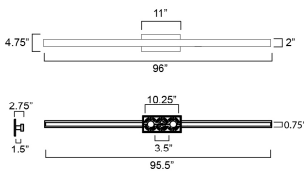

**PRODUCT DESCRIPTION**

A straight line profile of aluminum casts lights along the length of the profile in both directions with adjustable color temperatures. Simply toggle between the 5 settings: 2700-3000-3500-4000-500K to suit the space where it is installed. Available in outdoor configurations in powder coat finishes including: Matte White, Black, Architectural Bronze, and Satin Aluminum. A variation of the sconce is plated in Natural Aged Brass and Polished Chrome suitable for interior spaces such as above bath vanities.

**MEASUREMENTS**

DIMENSION : 96" L 4.75" H x 3" Ext  
 BACK PLATE : 4.75" W x 11" H x 48" HCO  
 HANGING WEIGHT : 9.9 lb

**LAMPING**

INPUT VOLTAGE : 120V  
 LUMENS : 8,400 Rated (6,120 Del.)  
 BULB : 2 x 60W LED AC Integrated , 120W Total  
 BULB INCLUDED : (Integrated)  
 DIMMABLE :  
 CRI : 90 CRI  
 COLOR\_TEMP : 3000K  
 LIGHTING\_DIRECTION : Indirect