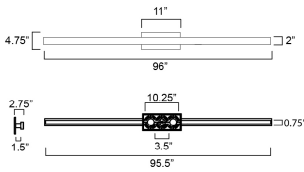

PRODUCT DESCRIPTION

A straight line profile of aluminum casts lights along the length of the profile in both directions with adjustable color temperatures. Simply toggle between the 5 settings: 2700-3000-3500-4000-500K to suit the space where it is installed. Available in outdoor configurations in powder coat finishes including: Matte White, Black, Architectural Bronze, and Satin Aluminum. A variation of the sconce is plated in Natural Aged Brass and Polished Chrome suitable for interior spaces such as above bath vanities.

MEASUREMENTS

DIMENSION : 96" L 4.75" H x 3" Ext
 BACK PLATE : 4.75" W x 11" H x 48" HCO
 HANGING WEIGHT : 9.9 lb

LAMPING

INPUT VOLTAGE : 120V
 LUMENS : 8,400 Rated (6,120 Del.)
 BULB : 2 x 60W LED AC Integrated , 120W Total
 BULB INCLUDED : (Integrated)
 DIMMABLE :
 CRI : 90 CRI
 COLOR_TEMP : 3000K
 LIGHTING_DIRECTION : Indirect