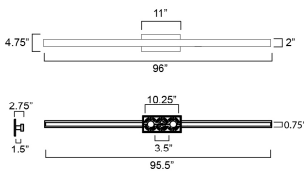

PRODUCT DESCRIPTION

A straight line profile of aluminum casts lights along the length of the profile in both directions with adjustable color temperatures. Simply toggle between the 5 settings: 2700-3000-3500-4000-500K to suit the space where it is installed. Available in outdoor configurations in powder coat finishes including: Matte White, Black, Architectural Bronze, and Satin Aluminum. A variation of the sconce is plated in Natural Aged Brass and Polished Chrome suitable for interior spaces such as above bath vanities.

MEASUREMENTS

DIMENSION : 96" L 4.75" H x 3" Ext
 BACK PLATE : 4.75" W x 11" H x 48" HCO
 HANGING WEIGHT : 9.9 lb

LAMPING

INPUT VOLTAGE : 120V
 LUMENS : 8,400 Rated (6,120 Del.)
 BULB : 2 x 60W LED AC Integrated , 120W Total
 BULB INCLUDED : (Integrated)
 DIMMABLE :
 CRI : 90 CRI
 COLOR_TEMP : 3000K
 LIGHTING_DIRECTION : Indirect