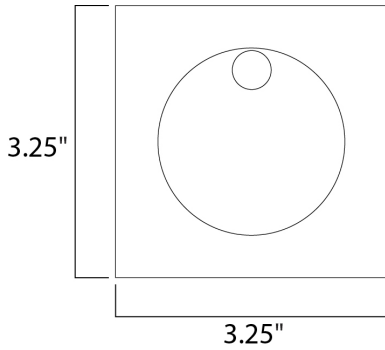

PRODUCT DESCRIPTION

MEASUREMENTS

DIMENSION : 3.25" W x 3.25" H x 1.5" Ext
HANGING WEIGHT : 0.44 lb

LAMPING

INPUT VOLTAGE : 120V
LUMENS : 180 Rated (70 Del.)
BULB : 1 x 2W LED PCB Integrated , 2W Total
BULB INCLUDED : (Integrated)
DIMMABLE : No
CRI : 80+ CRI
COLOR_TEMP : 3000K
LIGHTING_DIRECTION : Down