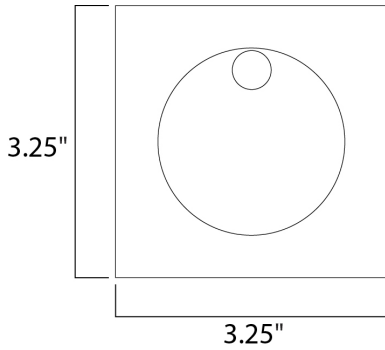

PRODUCT DESCRIPTION

MEASUREMENTS

DIMENSION : 3.25" W x 3.25" H x 1.5" Ext
 HANGING WEIGHT : 0.44 lb

LAMPING

INPUT VOLTAGE : 120V
 LUMENS : 180 Rated (70 Del.)
 BULB : 1 x 2W LED PCB Integrated , 2W Total
 BULB INCLUDED : (Integrated)
 DIMMABLE : No
 CRI : 80+ CRI
 COLOR_TEMP : 3000K
 LIGHTING_DIRECTION : Down