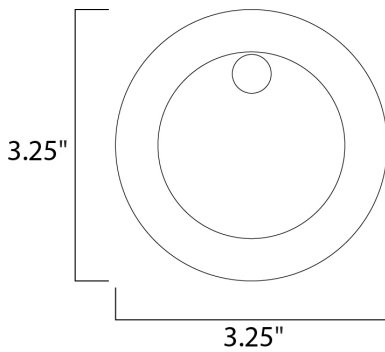

**MEASUREMENTS**

DIMENSION : 3.25" W x 3.25" H x 1.5" Ext  
 HANGING WEIGHT : 0.44 lb

**LAMPING**

INPUT VOLTAGE : 120V  
 LUMENS : 180 Rated  
 BULB : 1 x 2W LED PCB Integrated , 2W Total  
 BULB INCLUDED : (Integrated)  
 DIMMABLE : No  
 CRI : 80+ CRI  
 COLOR\_TEMP : 3000K  
 LIGHTING\_DIRECTION : Down