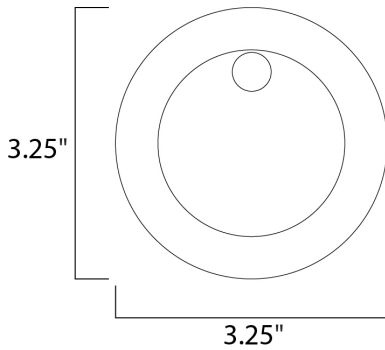

MEASUREMENTS

DIMENSION : 3.25" W x 3.25" H x 1.5" Ext
 HANGING WEIGHT : 0.44 lb

LAMPING

INPUT VOLTAGE : 120V
 LUMENS : 180 Rated
 BULB : 1 x 2W LED PCB Integrated , 2W Total
 BULB INCLUDED : (Integrated)
 DIMMABLE : No
 CRI : 80+ CRI
 COLOR_TEMP : 3000K
 LIGHTING_DIRECTION : Down