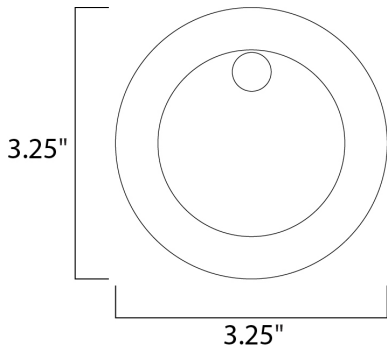

**MEASUREMENTS**

DIMENSION : 3.25" W x 3.25" H x 1.5" Ext  
 HANGING WEIGHT : 0.44 lb

**LAMPING**

INPUT VOLTAGE : 120V  
 LUMENS : 180 Rated  
 BULB : 1 x 2W LED PCB Integrated , 2W Total  
 BULB INCLUDED : (Integrated)  
 DIMMABLE : No  
 CRI : 80+ CRI  
 COLOR\_TEMP : 3000K  
 LIGHTING\_DIRECTION : Down