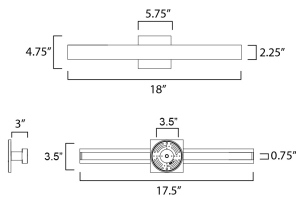

PRODUCT DESCRIPTION

A straight line profile of aluminum casts lights along the length of the profile in both directions with adjustable color temperatures. Simply toggle between the 5 settings: 2700-3000-3500-4000-500K to suit the space where it is installed. Available in outdoor configurations in powder coat finishes including: Matte White, Black, Architectural Bronze, and Satin Aluminum. A variation of the sconce is plated in Satin Brass and Polished Chrome suitable for interior spaces such as above bath vanities.

MEASUREMENTS

DIMENSION : 18" L 4.75" H x 3" Ext
 BACK PLATE : 4.75" W x 5.75" H x 9" HCO
 HANGING WEIGHT : 1.76 lb

LAMPING

INPUT VOLTAGE : 120V
 LUMENS : 1,260 Rated (820 Del.)
 BULB : 2 x 9W LED AC Integrated , 18W Total
 BULB INCLUDED : (Integrated)
 CRI : 90 CRI
 COLOR_TEMP : 27-30-35-40-50K
 LIGHTING_DIRECTION : Indirect