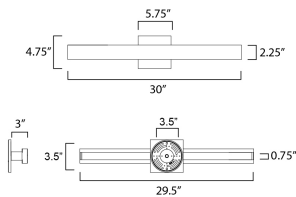

PRODUCT DESCRIPTION

A straight line profile of aluminum casts lights along the length of the profile in both directions with adjustable color temperatures. Simply toggle between the 5 settings: 2700-3000-3500-4000-500K to suit the space where it is installed. Available in outdoor configurations in powder coat finishes including: Matte White, Black, Architectural Bronze, and Satin Aluminum. A variation of the sconce is plated in Satin Brass and Polished Chrome suitable for interior spaces such as above bath vanities.

MEASUREMENTS

DIMENSION : 30" L 4.75" H x 3" Ext
 BACK PLATE : 4.75" W x 5.75" H x 15" HCO
 HANGING WEIGHT : 3.52 lb

LAMPING

INPUT VOLTAGE : 120V
 LUMENS : 2,100 Rated (1,550 Del.)
 BULB : 2 x 15W LED AC Integrated , 30W Total
 BULB INCLUDED : (Integrated)
 CRI : 90 CRI
 COLOR_TEMP : 27-30-35-40-50K
 LIGHTING_DIRECTION : Indirect