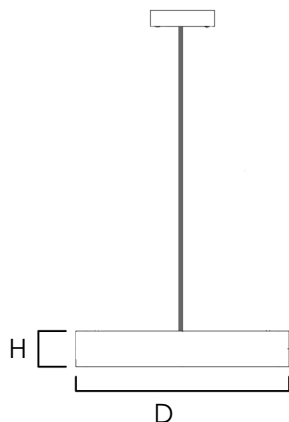

E51015

- Chic metal shades with internal white acrylic drums available as flush mounted or suspended ceiling light fixtures
- Available in 4 color options: All Matte White, White with Gold interior, White with Black interior, or Black with Gold interior
- 3 sizes available: 13" – 16" – 24"
- LED integrated light sources with both high voltage and range voltage universally dimmable options

**PRODUCT DESCRIPTION**

Surrounded by a metal drum shade in a variety of sizes and finishes, an internal shade constructed of acrylic evenly diffuses bright LED illumination. Designed for simpler installation and in an aesthetically pleasing silhouette, these practical metal drum shades are offered in Matte White both inside and out, or enhanced by gold or black interiors for reduced glare and stylish design. The series also features a chic Black with Gold interior color combination shade. To round out the collection, all these color options are also made compatible with a pendant accessory that quickly converts the flush mount fixtures into drum shade pendants.

\*max overall height

**MEASUREMENTS**

DIMENSION : 24"D x 5" H  
 MAX OAH : 37" OAH  
 HANGING WEIGHT : 14.8 lb

**LAMPING**

INPUT VOLTAGE : 120-277V  
 LUMENS : 3,200 Rated (2,400 Del.)  
 BULB : 40W DC LED Integrated  
 BULB INCLUDED : (Integrated)  
 CRI : 90+ CRI  
 COLOR\_TEMP : 3000K  
 DIMMING: : Universal 3-in-1 Triac ELV 0-10 Dimming