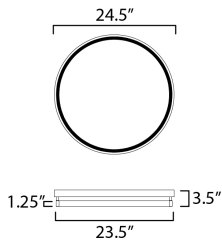

MEASUREMENTS

DIMENSION : 24" L x 24" W x 1.25" H
 CANOPY : 24" W x 1.5" H x 24" L
 HANGING WEIGHT : 4 lb

LAMPING

INPUT VOLTAGE : 120-277V
 LUMENS : 1,890 Rated (1,100 Del.)
 BULB : 1 x 27W LED DC Integrated , 27W Total
 BULB INCLUDED : (Integrated)
 DIMMABLE : Triac CL
 CRI : 90 CRI
 COLOR_TEMP : 27-30-35-40-50K