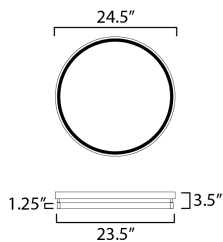

MEASUREMENTS

DIMENSION : 24" L x 24" W x 1.25" H
 CANOPY : 24" W x 1.5" H x 24" L
 HANGING WEIGHT : 4 lb

LAMPING

INPUT VOLTAGE : 120-277V
 LUMENS : 1,890 Rated (1,100 Del.)
 BULB : 1 x 27W LED DC Integrated , 27W Total
 BULB INCLUDED : (Integrated)
 DIMMABLE : Triac CL
 CRI : 90 CRI
 COLOR_TEMP : 27-30-35-40-50K