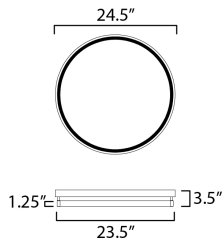

MEASUREMENTS

DIMENSION : 24" L x 24" W x 1.25" H
 CANOPY : 24" W x 1.5" H x 24" L
 HANGING WEIGHT : 4 lb

LAMPING

INPUT VOLTAGE : 120-277V
 LUMENS : 1,890 Rated (1,100 Del.)
 BULB : 1 x 27W LED DC Integrated , 27W Total
 BULB INCLUDED : (Integrated)
 DIMMABLE : Triac CL
 CRI : 90 CRI
 COLOR_TEMP : 27-30-35-40-50K