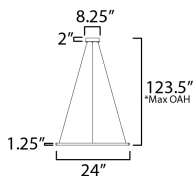

MEASUREMENTS

DIMENSION : 24" L x 24" W x 1.25" H
 MAX OAH : 123.5" OAH
 CANOPY : 8.25" W x 2" H x 8.25" L
 HANGING WEIGHT : 1.5 lb

LAMPING

INPUT VOLTAGE : 120-277V
 LUMENS : 1,890 Rated (1,100 Del.)
 BULB : 1 x 27W LED DC Integrated , 27W Total
 BULB INCLUDED : (Integrated)
 DIMMABLE : Triac CL
 CRI : 90 CRI
 COLOR_TEMP : : 27-30-35-40-50K