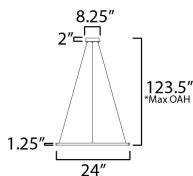

MEASUREMENTS

DIMENSION	: 24" L x 24" W x 1.25" H
MAX OAH	: 123.5" OAH
CANOPY	: 8.25" W x 2" H x 8.25" L
HANGING WEIGHT	: 1.5 lb

LAMPING

INPUT VOLTAGE	: 120-277V
LUMENS	: 1,890 Rated (1,100 Del.)
BULB	: 1 x 27W LED DC Integrated , 27W Total
BULB INCLUDED	: (Integrated)
DIMMABLE	: Triac CL
CRI	: 90 CRI
COLOR_TEMP	: 27-30-35-40-50K