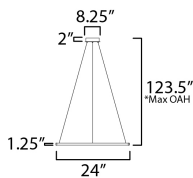

MEASUREMENTS

DIMENSION : 24" L x 24" W x 1.25" H
 MAX OAH : 123.5" OAH
 CANOPY : 8.25" W x 2" H x 8.25" L
 HANGING WEIGHT : 1.5 lb

LAMPING

INPUT VOLTAGE : 120-277V
 LUMENS : 1,890 Rated (1,100 Del.)
 BULB : 1 x 27W LED DC Integrated , 27W Total
 BULB INCLUDED : (Integrated)
 DIMMABLE : Triac CL
 CRI : 90 CRI
 COLOR_TEMP : 27-30-35-40-50K