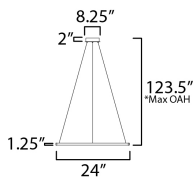

MEASUREMENTS

DIMENSION : 24" L x 24" W x 1.25" H
 MAX OAH : 123.5" OAH
 CANOPY : 8.25" W x 2" H x 8.25" L
 HANGING WEIGHT : 1.5 lb

LAMPING

INPUT VOLTAGE : 120-277V
 LUMENS : 1,890 Rated (1,100 Del.)
 BULB : 1 x 27W LED DC Integrated , 27W Total
 BULB INCLUDED : (Integrated)
 DIMMABLE : Triac CL
 CRI : 90 CRI
 COLOR_TEMP : : 27-30-35-40-50K