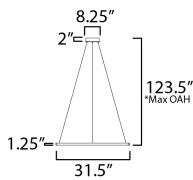

MEASUREMENTS

DIMENSION : 32" L x 32" W x 1.25" H
 MAX OAH : 123.5" OAH
 CANOPY : 8.25" W x 2" H x 8.25" L
 HANGING WEIGHT : 2 lb

LAMPING

INPUT VOLTAGE : 120-277V
 LUMENS : 2,450 Rated (1,400 Del.)
 BULB : 1 x 35W LED DC Integrated , 35W Total
 BULB INCLUDED : (Integrated)
 DIMMABLE : Triac CL
 CRI : 90 CRI
 COLOR_TEMP : 27-30-35-40-50K