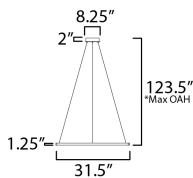

**MEASUREMENTS**

DIMENSION : 32" L x 32" W x 1.25" H  
 MAX OAH : 123.5" OAH  
 CANOPY : 8.25" W x 2" H x 8.25" L  
 HANGING WEIGHT : 2 lb

**LAMPING**

INPUT VOLTAGE : 120-277V  
 LUMENS : 2,450 Rated (1,400 Del.)  
 BULB : 1 x 35W LED DC Integrated , 35W Total  
 BULB INCLUDED : (Integrated)  
 DIMMABLE : Triac CL  
 CRI : 90 CRI  
 COLOR\_TEMP : : 27-30-35-40-50K