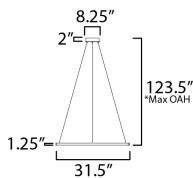

MEASUREMENTS

DIMENSION : 32" L x 32" W x 1.25" H
 MAX OAH : 123.5" OAH
 CANOPY : 8.25" W x 2" H x 8.25" L
 HANGING WEIGHT : 2 lb

LAMPING

INPUT VOLTAGE : 120-277V
 LUMENS : 2,450 Rated (1,400 Del.)
 BULB : 1 x 35W LED DC Integrated , 35W Total
 BULB INCLUDED : (Integrated)
 DIMMABLE : Triac CL
 CRI : 90 CRI
 COLOR_TEMP : : 27-30-35-40-50K