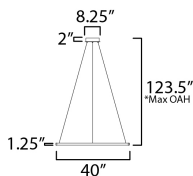

MEASUREMENTS

DIMENSION : 40" L x 40" W x 1.25" H
 MAX OAH : 123.5" OAH
 CANOPY : 8.25" W x 2" H x 8.25" L
 HANGING WEIGHT : 2.8 lb

LAMPING

INPUT VOLTAGE : 120-277V
 LUMENS : 2,940 Rated (1,600 Del.)
 BULB : 1 x 42W LED DC Integrated , 42W Total
 BULB INCLUDED : (Integrated)
 DIMMABLE : Triac CL
 CRI : 90 CRI
 COLOR_TEMP : : 27-30-35-40-50K