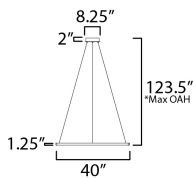

MEASUREMENTS

DIMENSION : 40" L x 40" W x 1.25" H
 MAX OAH : 123.5" OAH
 CANOPY : 8.25" W x 2" H x 8.25" L
 HANGING WEIGHT : 2.8 lb

LAMPING

INPUT VOLTAGE : 120-277V
 LUMENS : 2,940 Rated (1,600 Del.)
 BULB : 1 x 42W LED DC Integrated , 42W Total
 BULB INCLUDED : (Integrated)
 DIMMABLE : Triac CL
 CRI : 90 CRI
 COLOR_TEMP : : 27-30-35-40-50K