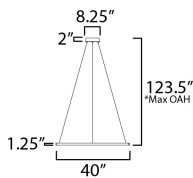

MEASUREMENTS

DIMENSION : 40" L x 40" W x 1.25" H
 MAX OAH : 123.5" OAH
 CANOPY : 8.25" W x 2" H x 8.25" L
 HANGING WEIGHT : 2.8 lb

LAMPING

INPUT VOLTAGE : 120-277V
 LUMENS : 2,940 Rated (1,600 Del.)
 BULB : 1 x 42W LED DC Integrated , 42W Total
 BULB INCLUDED : (Integrated)
 DIMMABLE : Triac CL
 CRI : 90 CRI
 COLOR_TEMP : 27-30-35-40-50K