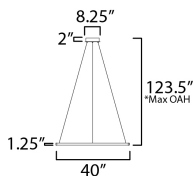

### MEASUREMENTS

DIMENSION : 40" L x 40" W x 1.25" H  
 MAX OAH : 123.5" OAH  
 CANOPY : 8.25" W x 2" H x 8.25" L  
 HANGING WEIGHT : 2.8 lb

\*max overall height