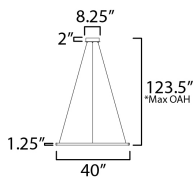

**MEASUREMENTS**

DIMENSION : 40" L x 40" W x 1.25" H  
 MAX OAH : 123.5" OAH  
 CANOPY : 8.25" W x 2" H x 8.25" L  
 HANGING WEIGHT : 2.8 lb

**LAMPING**

INPUT VOLTAGE : 120-277V  
 LUMENS : 2,940 Rated (1,600 Del.)  
 BULB : 1 x 42W LED DC Integrated , 42W Total  
 BULB INCLUDED : (Integrated)  
 DIMMABLE : Triac CL  
 CRI : 90 CRI  
 COLOR\_TEMP : : 27-30-35-40-50K