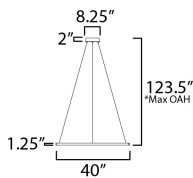

**MEASUREMENTS**

DIMENSION : 40" L x 40" W x 1.25" H  
 MAX OAH : 123.5" OAH  
 CANOPY : 8.25" W x 2" H x 8.25" L  
 HANGING WEIGHT : 2.8 lb

**LAMPING**

INPUT VOLTAGE : 120-277V  
 LUMENS : 2,940 Rated (1,600 Del.)  
 BULB : 1 x 42W LED DC Integrated , 42W Total  
 BULB INCLUDED : (Integrated)  
 DIMMABLE : Triac CL  
 CRI : 90 CRI  
 COLOR\_TEMP : 27-30-35-40-50K