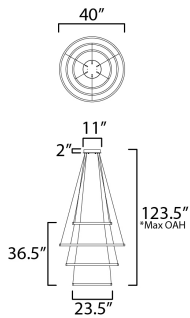

**MEASUREMENTS**

DIMENSION : 40" L x 40" W x 36.5" H  
 MAX OAH : 123.5" OAH  
 CANOPY : 11" W x 2" H x 11" L  
 HANGING WEIGHT : 5.8 lb

**LAMPING**

INPUT VOLTAGE : 120-277V  
 LUMENS : 11,200 Rated (7,000 Del.)  
 BULB : 4 x 40W LED DC Integrated , 160W Total  
 BULB INCLUDED : (Integrated)  
 DIMMABLE : Triac CL  
 CRI : 90 CRI  
 COLOR\_TEMP : : 27-30-35-40-50K