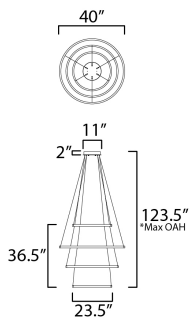

MEASUREMENTS

DIMENSION : 40" L x 40" W x 36.5" H
 MAX OAH : 123.5" OAH
 CANOPY : 11" W x 2" H x 11" L
 HANGING WEIGHT : 5.8 lb

LAMPING

INPUT VOLTAGE : 120-277V
 LUMENS : 11,200 Rated (7,000 Del.)
 BULB : 4 x 40W LED DC Integrated , 160W Total
 BULB INCLUDED : (Integrated)
 DIMMABLE : Triac CL
 CRI : 90 CRI
 COLOR_TEMP : : 27-30-35-40-50K