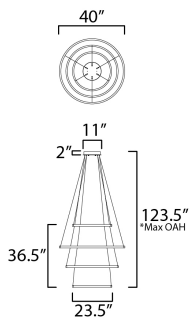

**MEASUREMENTS**

DIMENSION : 40" L x 40" W x 36.5" H  
 MAX OAH : 123.5" OAH  
 CANOPY : 11" W x 2" H x 11" L  
 HANGING WEIGHT : 5.8 lb

**LAMPING**

INPUT VOLTAGE : 120-277V  
 LUMENS : 11,200 Rated (7,000 Del.)  
 BULB : 4 x 40W LED DC Integrated , 160W Total  
 BULB INCLUDED : (Integrated)  
 DIMMABLE : Triac CL  
 CRI : 90 CRI  
 COLOR\_TEMP : : 27-30-35-40-50K