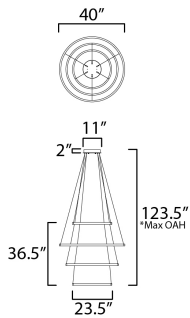

MEASUREMENTS

DIMENSION : 40" L x 40" W x 36.5" H
 MAX OAH : 123.5" OAH
 CANOPY : 11" W x 2" H x 11" L
 HANGING WEIGHT : 5.8 lb

LAMPING

INPUT VOLTAGE : 120-277V
 LUMENS : 11,200 Rated (7,000 Del.)
 BULB : 4 x 40W LED DC Integrated , 160W Total
 BULB INCLUDED : (Integrated)
 DIMMABLE : Triac CL
 CRI : 90 CRI
 COLOR_TEMP : : 27-30-35-40-50K