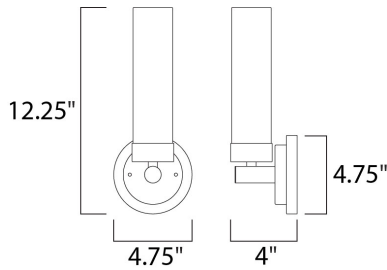

MEASUREMENTS

DIMENSION : 4.75" W x 12.25" H x 4" Ext
 MAX OAH : 4.75" W x 4.75" H
 HANGING WEIGHT : 1.54 lb

LAMPING

INPUT VOLTAGE : 120V
 BULB : 1 x 40W Incandescent E26 Medium T10 , 40W Total
 BULB INCLUDED : (Not Included)
 DIMMABLE : Yes