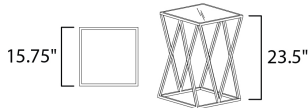

PRODUCT DESCRIPTION

Stainless steel V shaped sections are meticulously welded together to form this beautiful lighting sculpture. Finished in a mirror-like Polished Chrome, this fixture is the epitome of quality and contemporary design. Pair with coordinating accent tables to complete the look.

MEASUREMENTS

DIMENSION : 15.75" L x 15.75" W x 23.5" H
 HANGING WEIGHT : 15.4 lb

LAMPING

INPUT VOLTAGE : 100-240V
 LUMENS : 1,680 Rated
 BULB : 4 x 24W LED PCB Integrated , 24W Total
 BULB INCLUDED : (Integrated)
 DIMMABLE : No
 CRI : 80+ CRI
 COLOR_TEMP : 3000K