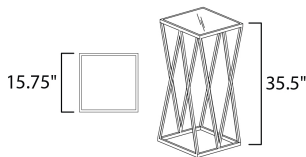

PRODUCT DESCRIPTION

Stainless steel V shaped sections are meticulously welded together to form this beautiful lighting sculpture. Finished in a mirror-like Polished Chrome, this fixture is the epitome of quality and contemporary design. Pair with coordinating accent tables to complete the look.

MEASUREMENTS

DIMENSION : 15.75" L x 15.75" W x 35.5" H
 HANGING WEIGHT : 19.8 lb

LAMPING

INPUT VOLTAGE : 100-240V
 LUMENS : 2,240 Rated
 BULB : 4 x 32W LED PCB Integrated , 32W Total
 BULB INCLUDED : (Integrated)
 DIMMABLE : No
 CRI : 80+ CRI
 COLOR_TEMP : 3000K