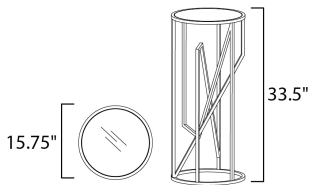

PRODUCT DESCRIPTION

Is it lighting or is it Art? The answer is both. Channels of Polished Chrome are skillfully mitered and assembled to create the ultimate conversation piece. LED strips are installed inside the channels to illuminate the room without annoying glare.

MEASUREMENTS

DIMENSION : 15.75" L x 15.75" W x 35.5" H
 HANGING WEIGHT : 15.4 lb

LAMPING

INPUT VOLTAGE : 100-240V
 LUMENS : 1,400 Rated
 BULB : 3 x 20W LED PCB Integrated , 20W Total
 BULB INCLUDED : (Integrated)
 DIMMABLE : No
 CRI : 80+ CRI
 COLOR_TEMP : 3000K

FINISHES OPTION

Polished Chrome (PC)

MATERIAL

Stainless Steel, Glass

RATINGS

NDry Location

ADDITIONAL

RATED LIFE 35000 Hours
 OPERATING TEMPERATURE:
 -20°C (-4°F), 40°C (104°F)