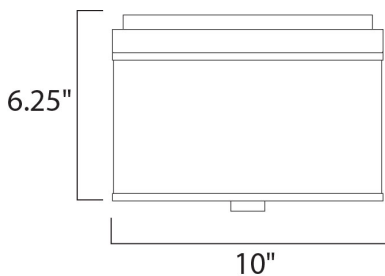

MEASUREMENTS

DIMENSION : 10" L x 10" W x 6.25" H
 HANGING WEIGHT : 3.4 lb

LAMPING

INPUT VOLTAGE : 120V
 BULB : 2 x 40W Incandescent E26 Medium , 80W Total
 BULB INCLUDED : (Not Included)
 DIMMABLE : Yes

FINISHES OPTION