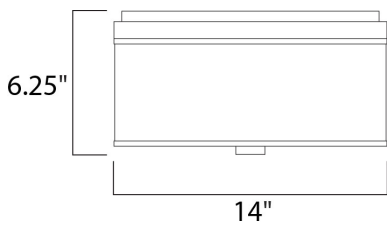

**MEASUREMENTS**

DIMENSION : 14" L x 14" W x 6.25" H  
 HANGING WEIGHT : 6.3 lb

**LAMPING**

INPUT VOLTAGE : 120V  
 BULB : 2 x 60W Incandescent E26 Medium , 120W Total  
 BULB INCLUDED : (Not Included)  
 DIMMABLE : Yes