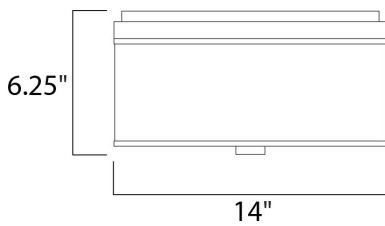

MEASUREMENTS

DIMENSION : 14" L x 14" W x 6.25" H
 HANGING WEIGHT : 6.3 lb

LAMPING

INPUT VOLTAGE : 120V
 BULB : 2 x 60W Incandescent E26 Medium , 120W Total
 BULB INCLUDED : (Not Included)
 DIMMABLE : Yes