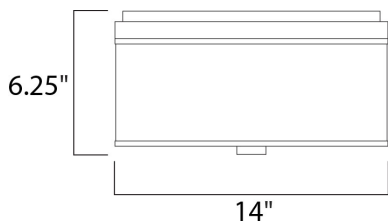

MEASUREMENTS

DIMENSION : 14" L x 14" W x 6.25" H

HANGING WEIGHT : 6.3 lb

LAMPING

INPUT VOLTAGE : 120V

BULB : 2 x 60W Incandescent E26 Medium , 120W Total

BULB INCLUDED : (Not Included)

DIMMABLE : Yes