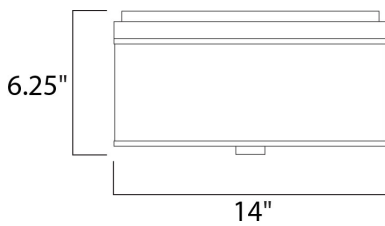

**MEASUREMENTS**

DIMENSION : 14" L x 14" W x 6.25" H  
 HANGING WEIGHT : 6.3 lb

**LAMPING**

INPUT VOLTAGE : 120V  
 BULB : 2 x 60W Incandescent E26 Medium , 120W Total  
 BULB INCLUDED : (Not Included)  
 DIMMABLE : Yes