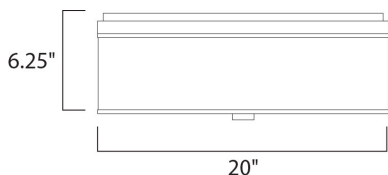

MEASUREMENTS

DIMENSION : 20" L x 20" W x 6.25" H

HANGING WEIGHT : 11.07 lb

LAMPING

INPUT VOLTAGE : 120V

BULB : 3 x 60W Incandescent E26 Medium , 180W Total

BULB INCLUDED : (Not Included)

DIMMABLE : Yes